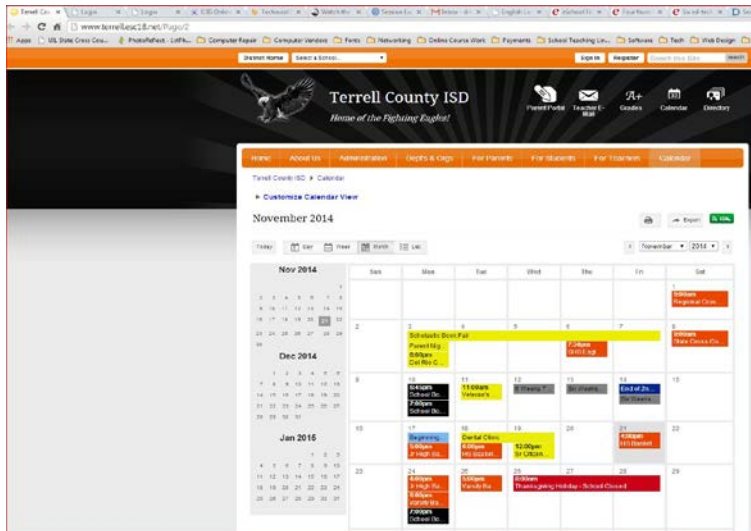

WHEN IS THE ELEMENTARY CHRISTMAS CONCERT?

WHEN ARE SPRING PICTURES?

Would you like these dates
automatically uploaded to your
Smartphone Calendar?

YOU CAN!

Click on the following links and follow the directions:

iCal Feed Instructions:

- iOS Devices (*iPhone, iPod Touch, iPad*)
- Android Devices and Google Calendar
- Microsoft Outlook
- Other Calendar Programs

IT'S THAT EASY!

If you have any questions, please contact Mr. Carrasco at drcarras@terrell.esc18.net or 432-345-2515 x212

DO YOU USE A
SMARTPHONE
LIKE THESE:

ANDROID ?

WINDOWS ?

IPHONE ?

ADDING THE ICAL
FEED WILL GIVE
YOU:

School Holiday Dates
Sporting Event Dates
Concert Dates
6 Weeks Dates
Semester Exam Dates
Board Meeting Dates
All Event Dates going
on at each campus